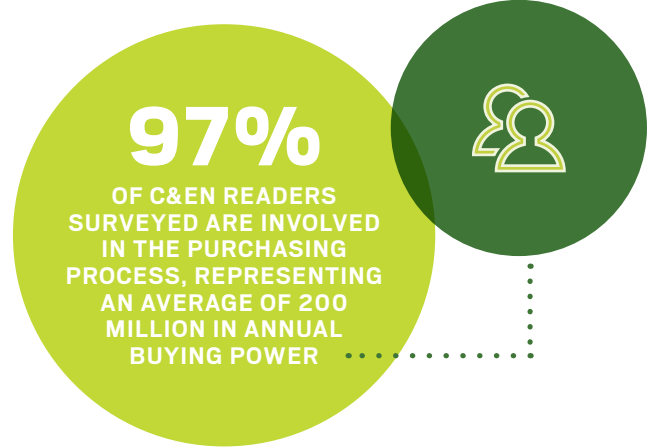

TARGETING ADD-ONS (FOR C&EN ONLINE AND ACS JOURNALS ONLY)

TARGETING ADD-ONS	RATES BASED ON IMPRESSIONS
GEO-TARGETING	$5/CPM
FREQUENCY CAPPING	$1/CPM
RICH MEDIA	$5/CPM
AUDIENCE TARGETING CONTEXTUAL, JOURNALS, DEMOGRAPHIC, KEYWORD, TAXONOMY	$5/CPM

eNEWSLETTERS

eNEWSLETTER AD RATES & SPECS

	HALF SKYSCRAPER	MEDIUM RECTANGLE	SPONSORED CONTENT	TOP BANNER	MEDIUM RECTANGLE	SPONSORED CONTENT
eNEWSLETTER	ACS Matters	eTOC Alerts ACS Journals	eTOC Alerts ACS Journals	C&EN Digest	C&EN Digest or Digital Edition eBlast	C&EN Digest or Digital Edition eBlast
DIMENSIONS WIDTH X HEIGHT	180 x 270	300 x 250	180 x 150 200 Characters	468 x 60	300 x 250	180 x 150 200 Characters
MAXIMUM FILE SIZE	40 KB	40 KB	40 KB	40 KB	40 KB	40 KB
FILE TYPES	GIF, Animated GIF, JPG					
ANIMATION MAXIMUMS	Maximum 15 sec length			N/A		
CHARACTER LIMIT FOR TEXT AD*	300: optional in lieu of image	N/A	50: Headline 150: Text	N/A	N/A	50: Headline 150: Text
RATES	$4,000/mailing	$1,000/mailing	$1,500/mailing	$4,500/mailing	$2,500/mailing	$3,500/mailing

*CHARACTER LIMIT includes spaces and URL

Please note rates are reflected as NET.

GET **100% SHARE OF VOICE** WITH ROADBLOCK ENEWSLETTERS.
CONTACT YOUR SALES REP TODAY.