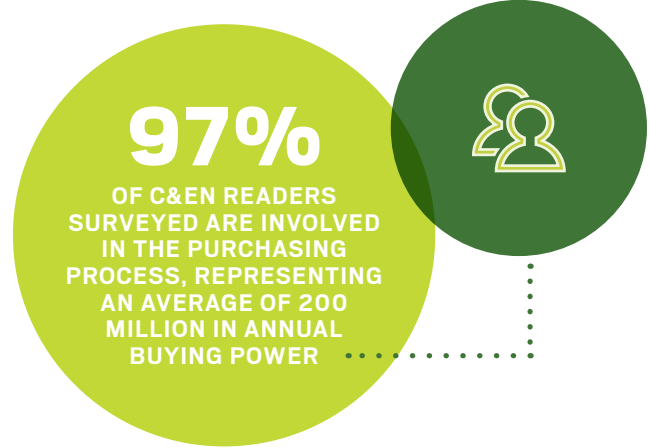

TARGETING ADD-ONS (FOR C&EN ONLINE AND ACS JOURNALS ONLY)

TARGETING ADD-ONS	RATES BASED ON IMPRESSIONS
GEO-TARGETING	$5/CPM
FREQUENCY CAPPING	$1/CPM
RICH MEDIA	$5/CPM
AUDIENCE TARGETING CONTEXTUAL, JOURNALS, DEMOGRAPHIC, KEYWORD, TAXONOMY	$5/CPM

eNEWSLETTERS

eNEWSLETTER AD RATES & SPECS

	HALF SKYSCRAPER	MEDIUM RECTANGLE	SPONSORED CONTENT	MEDIUM RECTANGLE	SPONSORED CONTENT	TOP BANNER	PRODUCT SHOWCASE
eNEWSLETTER	ACS Matters	eTOC Alerts ACS Journals	eTOC Alerts ACS Journals	Digital Edition eBlast	C&EN Weekly or Digital Edition eBlast	C&EN Weekly	C&EN Weekly
DIMENSIONS WIDTH X HEIGHT	180 x 270	300 x 250	180 x 150 200 Characters	300 x 250	180 x 150 200 Characters	468 x 60	180 x 150 200 Characters
MAXIMUM FILE SIZE	40 KB	40 KB	40 KB	40 KB	40 KB	40 KB	40 KB
FILE TYPES	GIF, Animated GIF, JPG						
ANIMATION MAXIMUMS	Maximum 15 sec length				N/A		
CHARACTER LIMIT FOR TEXT AD*	300: optional in lieu of image	N/A	50: Headline 150: Text	N/A	50: Headline 150: Text	N/A	50: Headline 150: Text
RATES	$4,000/mailing	$1,000/mailing	$1,500/mailing	$2,500/mailing	$3,500/mailing	$4,500/mailing	$3,000/mailing

*CHARACTER LIMIT includes spaces and URL

Please note rates are reflected as NET.

GET **100% SHARE OF VOICE** WITH ROADBLOCK ENEWSLETTERS.
CONTACT YOUR SALES REP TODAY.